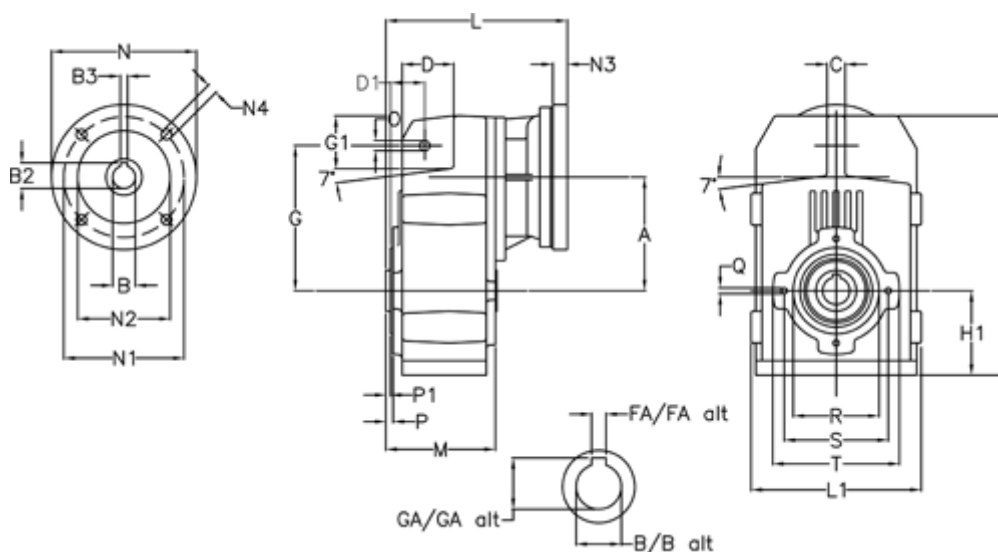

Article number: 29560241934220

Description: Shaft mounted gear
A203H30-419,3-P63B5

Measures

A = 125.00	FA = 8	M = 120.0	Q = M8x15
B = 30	G = 160	N = 140	R = 95
B1 = 11	G1 = 58.0	N1 = 115	S = 115
B2 = 12.8	GA = 33.3	N2 = 95	T = 140
B3 = 4	H = 286.0	N4 = M8x19	
C = 20	H1 = 92.5	O = 11	
D = 57.0	L = 253.0	P = 5.0	
D1 = 40.0	L1 = 188	P1 = 3.0	